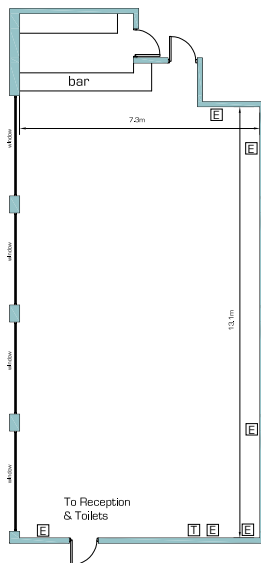

TOWER HOTEL WATERFORD FLOOR PLANS

DUNMORE ROOM

■ Area 105 sq.m

LEGEND

E Electric Socket

T Telephone Sockets

S Recessed Screen

P Ceiling Projector

AC Air Conditioning

VC Video Conferencing

PT Plasma Television

CT Conference Telephone

TV Television Point

X 3 Phase Power