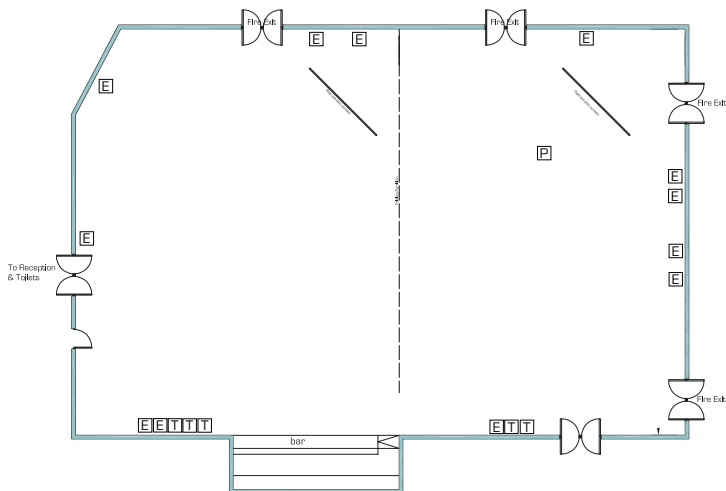

TOWER HOTEL WATERFORD FLOOR PLANS

ARDMORE SUITE A

■ Area 216 sq.m

ARDMORE SUITE B

■ Area 200 sq.m

LEGEND

E Electric Socket	AC Air Conditioning	CT Conference Telephone
T Telephone Sockets	VC Video Conferencing	TV Television Point
S Recessed Screen	PT Plasma Television	X 3 Phase Power
P Ceiling Projector		