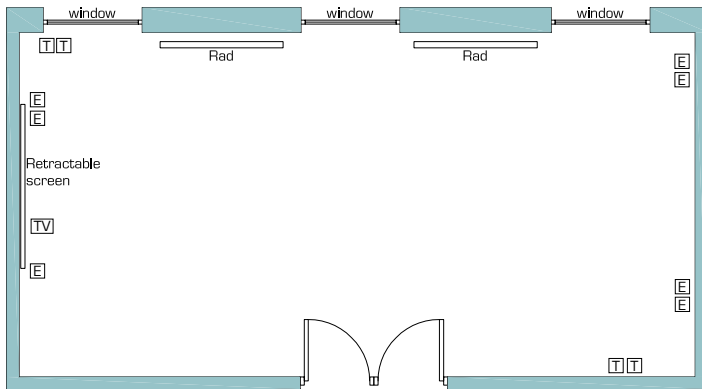

TOWER HOTEL WATERFORD FLOOR PLANS

LISMORE ROOM

■ Area 36.5 sq.m

LEGEND

E	Electric Socket	AC	Air Conditioning	CT	Conference Telephone
T	Telephone Sockets	VC	Video Conferencing	TV	Television Point
S	Recessed Screen	PT	Plasma Television	X	3 Phase Power
P	Ceiling Projector				