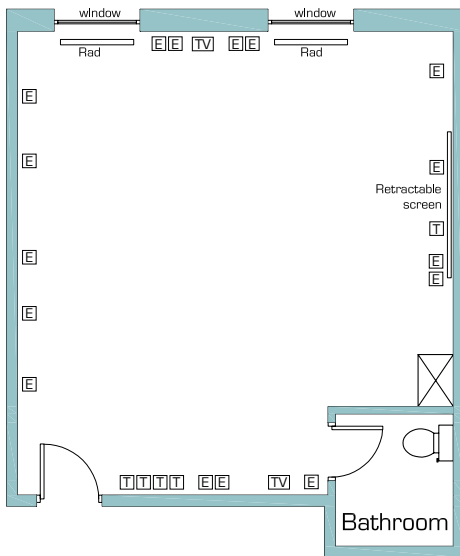

TOWER HOTEL WATERFORD FLOOR PLANS

GLENMORE ROOM

■ Area 37.2 sq.m

LEGEND

E	Electric Socket	AC	Air Conditioning	CT	Conference Telephone
T	Telephone Sockets	VC	Video Conferencing	TV	Television Point
S	Recessed Screen	PT	Plasma Television	X	3 Phase Power
P	Ceiling Projector				